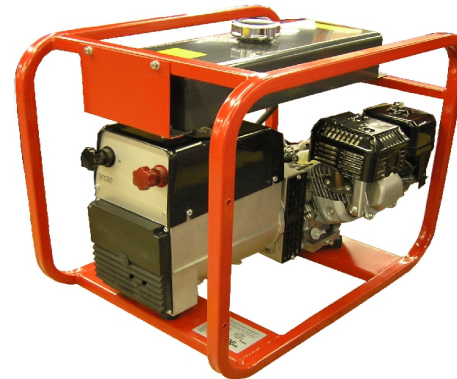

24 Volt DC Battery Charger

Model	24 Volt DC Battery Charger
	24 Volts DC
	Honda GX160
	Terminal Output Only
Price	£1,118.00

The HGI battery charger features Honda's leading GX160 engine, coupled to a Sincro alternator. In single voltage, full frame, and in standard format. Perfect for domestic use, professionals and anyone looking for an inexpensive power source.

**Model
HRP-BC**

◆ **Alternative colours available for 10 or more units POA**